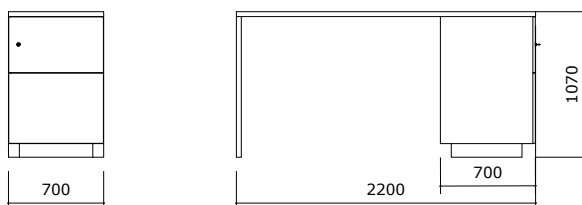

CLEANING STATION

Stationen är en ergonomisk och hygienisk enhet som rymmer rengöringsmedel, papper och handsprit. Den eleganta och enkla designen på denna fristående station gör att den enkelt passar in och kompletterar all annan interiör.

TOWEL STATION

En nödvändig station på var välfungerande anläggning. Enhetens smalare utseende integreras till interiören i alla omklädningsrum, samt ger känslan av komfort för medlemmarna.

TRAINER STATION

En plats som tränarna kan utgå ifrån, förvara träningskit på och ha konsultationer med klienter. Matchas enkelt till anläggningens övriga interiör samtidigt som den anpassas efter användarens behov för en komplett känsla.

TRAINER STATION

TRS_70