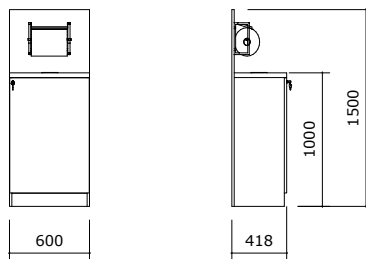

CLEANING STATION

CL_60