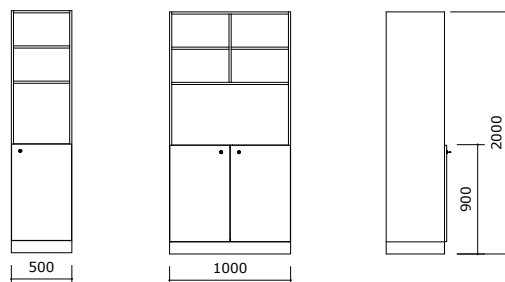

TOWEL STATION

TOS_50

TOS_100

TRAINER STATION

En plats som tränarna kan utgå ifrån, förvara träningskit på och ha konsultationer med klienter. Matchas enkelt till anläggningens övriga interiör samtidigt som den anpassas efter användarens behov för en komplett känsla.