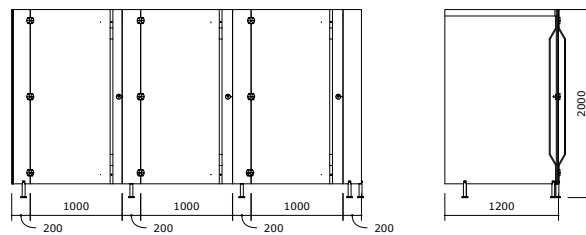

FR\_100

TOILET OR SHOWER CABINETS

CAB\_SET

LAMINATED BOARD  
18 MM

CDF BOARD  
18 MM

HPL BOARD  
12 MM

KNOB HANDLE

A modern interior space featuring a wooden slat partition wall, a round table with chairs, and a window view of a store. The partition wall is made of light-colored wood slats. In the foreground, there is a round table with a dark top and a light-colored wooden chair. To the right, there is another round table with a dark top and a black chair. A large window in the background shows a store interior with shelves of products and a bicycle. A black pendant lamp hangs over the table. The floor has a geometric pattern of dark and light squares.