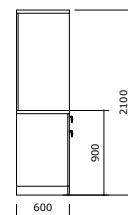

GETRÄNKE
STATION

STATIONER.

SOM ETT KOMPLEMENT TILL ANLÄGGNINGENS ÖVRIGA UTRUSTNING LEDER BÄTTRE ORGANISERADE FACILITETER TILL ÖKAD KOMFORT OCH EN KÄNSLA AV EXKLUSIVITET, VILKET MEDLEMMARNA KOMMER UPPSKATTA.

STATION WATER STATION

Ett perfekt komplement till anläggningens övriga faciliteter. En uppsättning av skåp konstruerade av högkvalitativt laminat som rymmer såväl kaffemaskin, blender, vattendispenser samt glas och muggar. Rymliga skåp som anpassas efter anläggningens övriga interiör för ett komplett utseende.