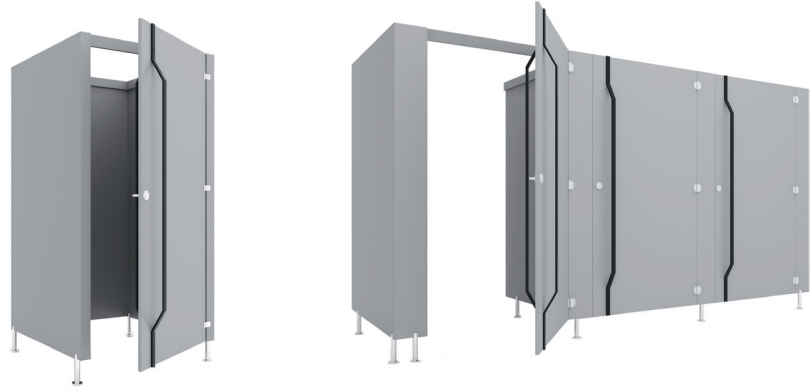

CHANGING ROOMS AND SANITARY CABINS

Båsen anpassas efter behov och interiör i omklädningsrummet och kan konstrueras av HPL brädor, laminat eller CDF, och kompletteras enkelt övrig inredning.